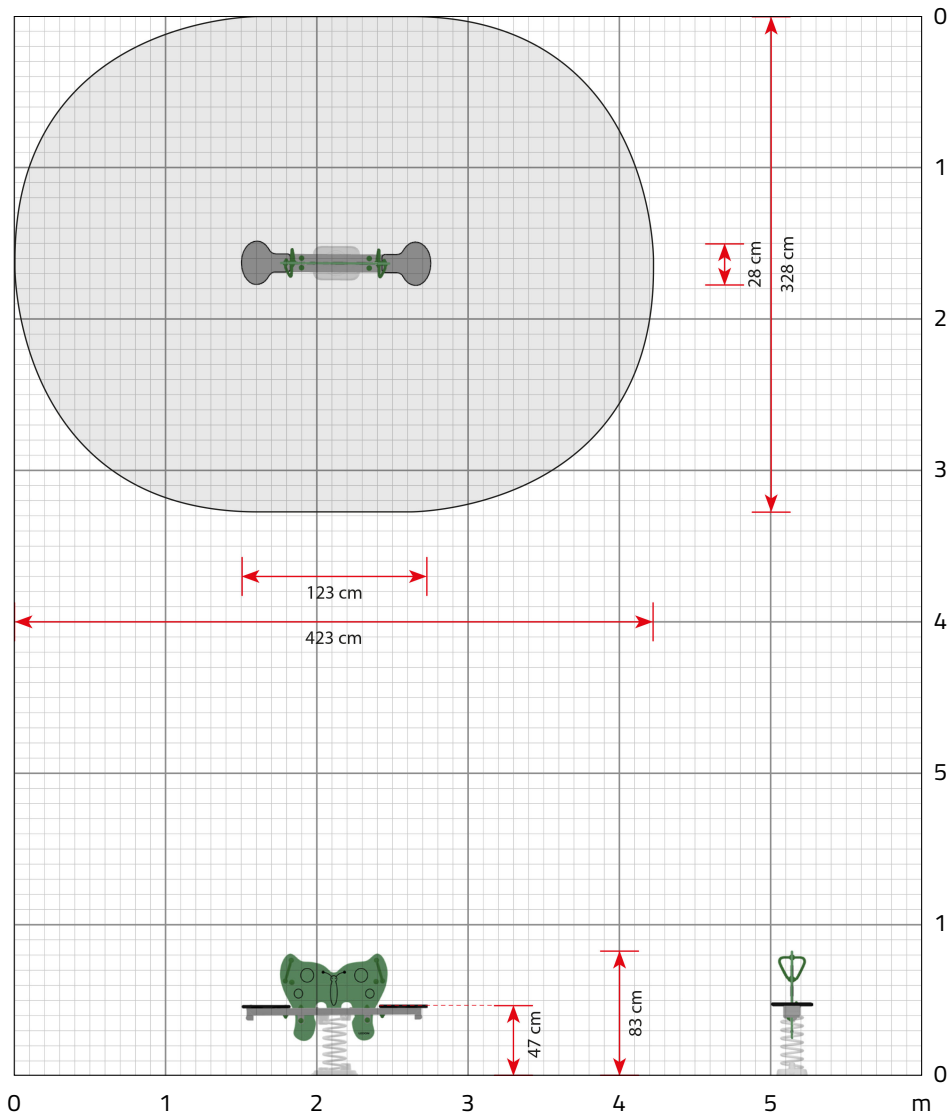

642035 Butterfly

Scale 1:50
(when printed at 100%)

Made in Denmark

[Read more](#)

Developed with children

[Read more](#)

Low-maintenance

[Read more](#)

Fully certified

[Read more](#)

Phone: +45 7482 6565
info@ledonplay.com, www.ledonplay.com

Production / administration:
Vestergade 25, DK-6510 Gram

Sales / marketing / product development:
Nordkajen 21, DK-6000 Kolding