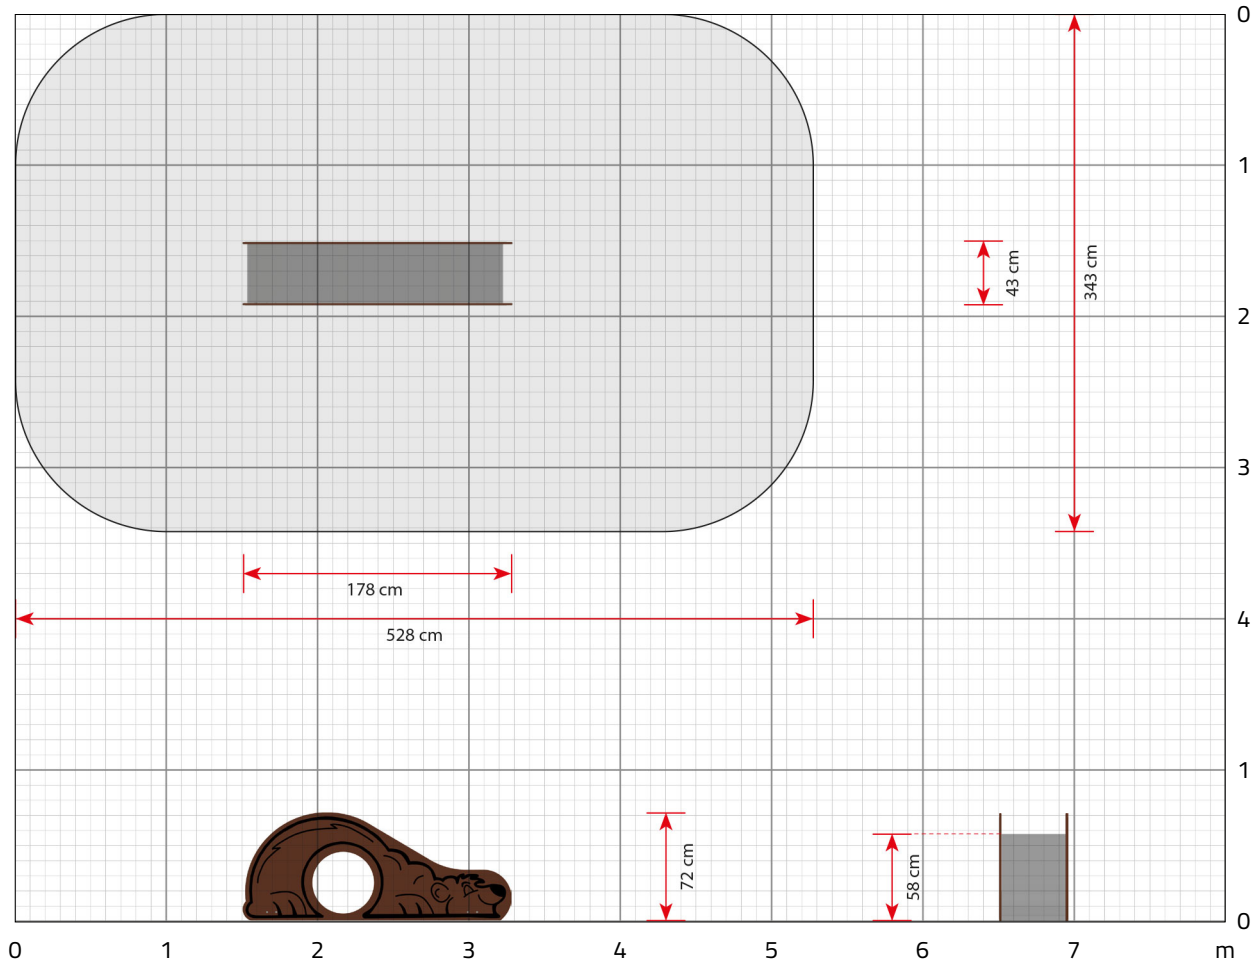

600025 Brown bear

Scale 1:50
(when printed at 100%)

Made in Denmark
[Read more](#)

Developed with children
[Read more](#)

Low-maintenance
[Read more](#)

Fully certified
[Read more](#)

Phone: +45 7482 6565
info@ledonplay.com, www.ledonplay.com

Production / administration:
Vestergade 25, DK-6510 Gram

Sales / marketing / product development:
Nordkajen 21, DK-6000 Kolding