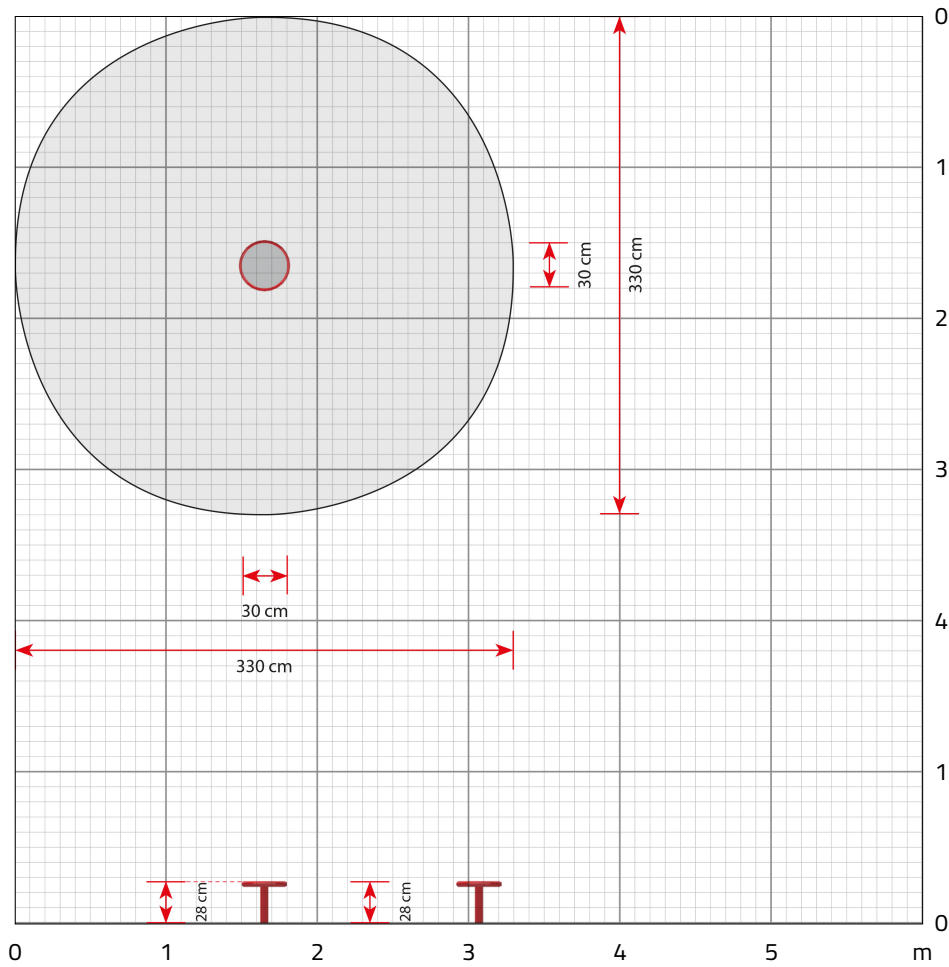

## Specifications

**Article number**  
650075: In-ground mounting

**Recommended ages**  
From 1 year

**Product dimensions (LxWxH)**  
30 x 30 x 28 cm

**Area requirement incl. safety distances (LxW)**  
330 x 330 cm

# 650075

Loop, red/grey

Scale 1:50  
(when printed at 100%)

**Made in Denmark**  
[Read more](#)

**Developed with children**  
[Read more](#)

**Low-maintenance**  
[Read more](#)

**Fully certified**  
[Read more](#)