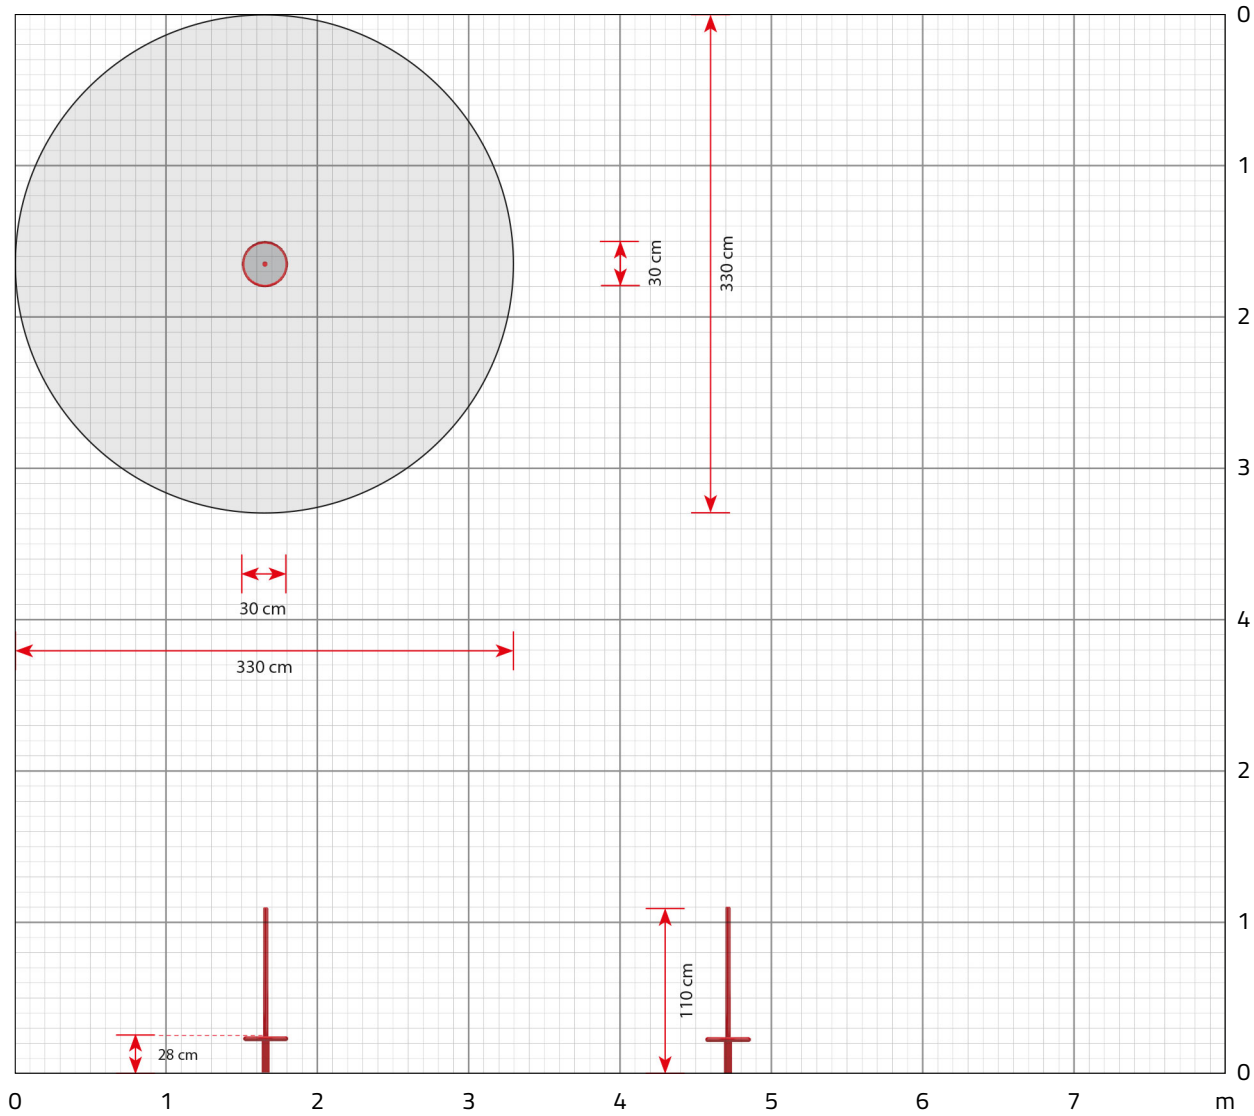

650085 Pirouette, red/grey

Scale 1:50
(when printed at 100%)

Made in Denmark
[Read more](#)

Developed with children
[Read more](#)

Low-maintenance
[Read more](#)

Fully certified
[Read more](#)

Phone: +45 7482 6565
info@ledonplay.com, www.ledonplay.com

Production / administration:
Vestergade 25, DK-6510 Gram

Sales / marketing / product development:
Nordkajen 21, DK-6000 Kolding