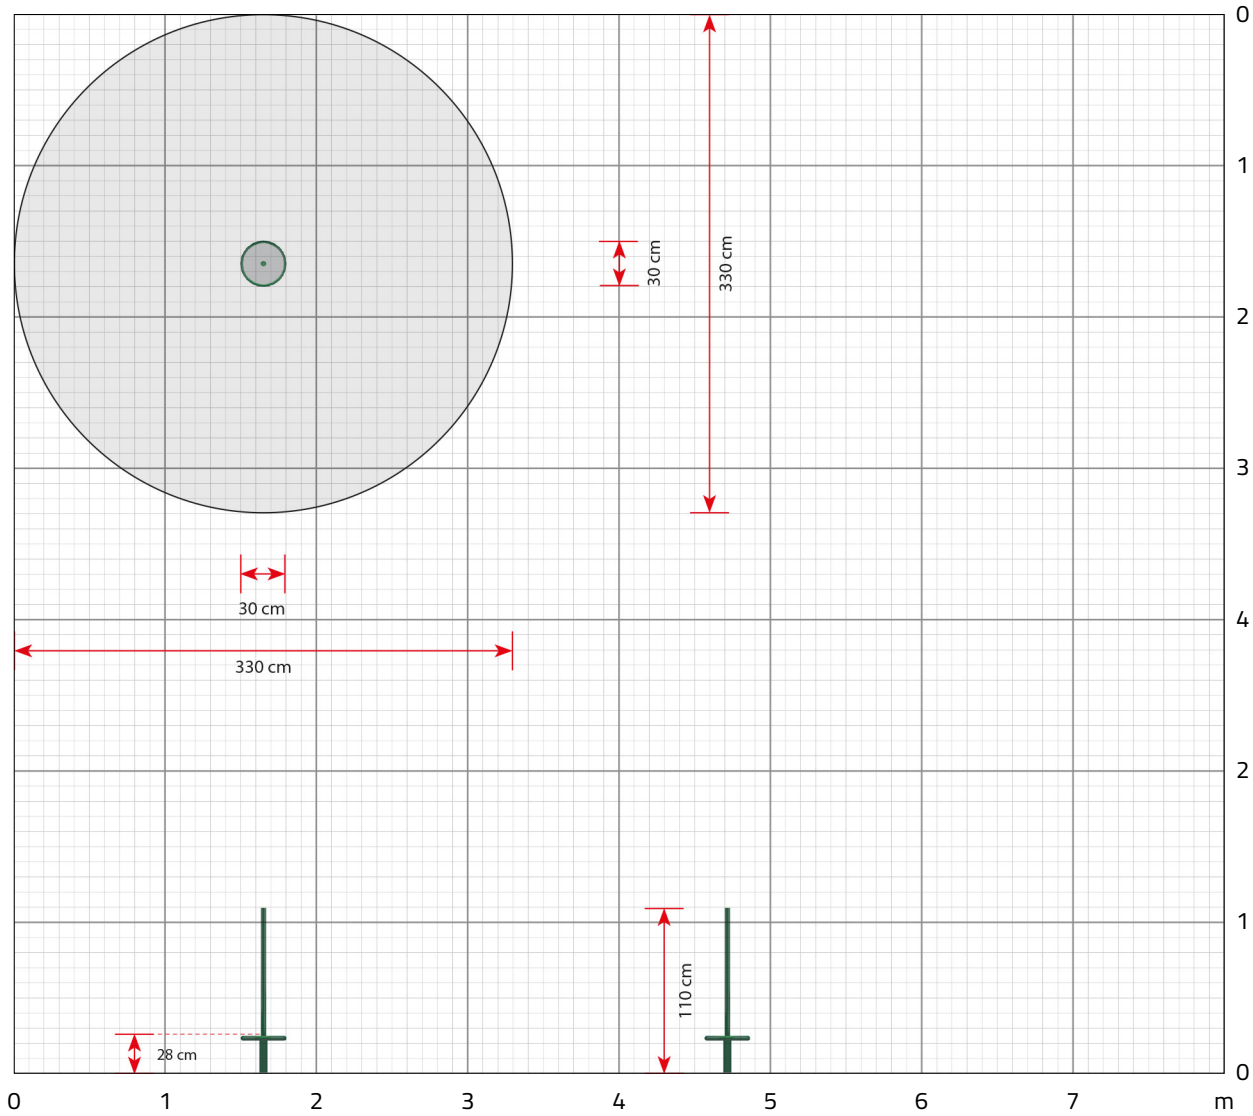

650090 Pirouette, green

Scale 1:50
(when printed at 100%)

Made in Denmark
[Read more](#)

Developed with children
[Read more](#)

Low-maintenance
[Read more](#)

Fully certified
[Read more](#)

Phone: +45 7482 6565
info@ledonplay.com, www.ledonplay.com

Production / administration:
Vestergade 25, DK-6510 Gram

Sales / marketing / product development:
Nordkajen 21, DK-6000 Kolding