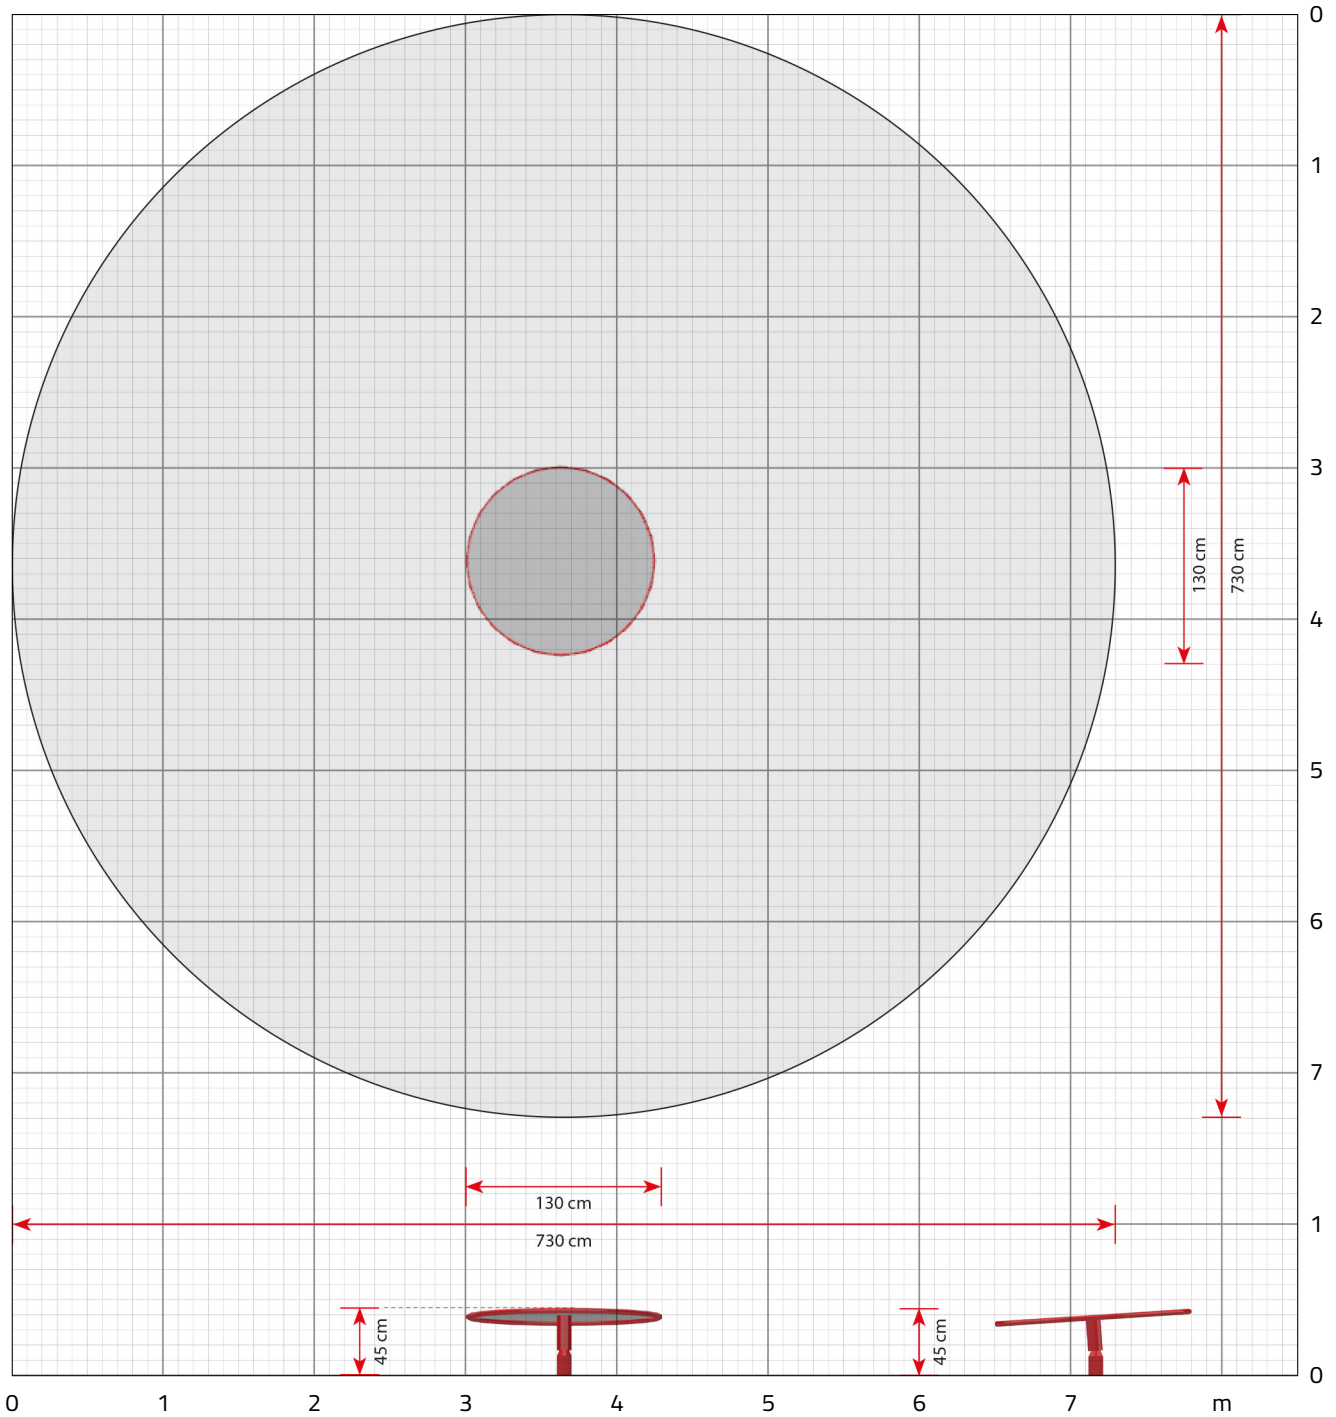

Orbit is available in either red or green, so you can choose the colour that best suits your playground. See the model in green.

Specifications

Article number
650095: In-ground mounting

Recommended ages
From 5 years

Product dimensions (LxWxH)
130 x 130 x 45 cm

Area requirement incl. safety distances (LxW)
730 x 730 cm

Max. fall height
45 cm

Approximate installation time
2 persons 3 hours

Other details

 This product is inclusive

Sales / marketing / product development:
Nordkajen 21, DK-6000 Kolding

650095 Orbit, red/grey

Scale 1:50
(when printed at 100%)

Made in Denmark
[Read more](#)

Developed with children
[Read more](#)

Low-maintenance
[Read more](#)