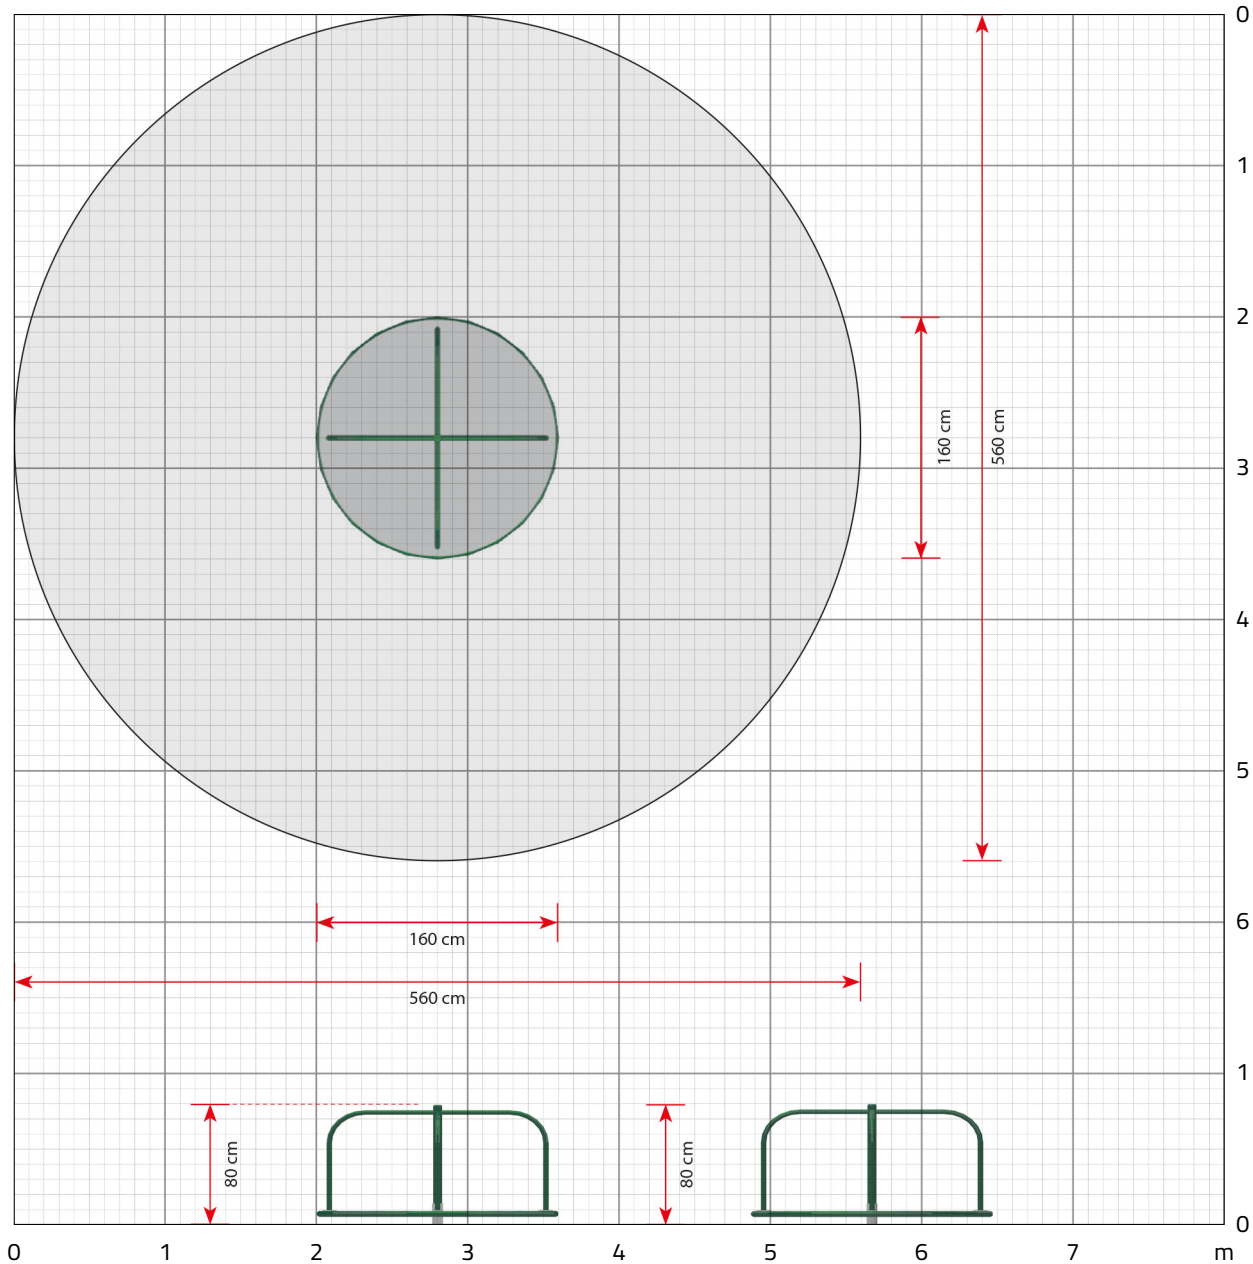

650050 Hurricane

Scale 1:50
(when printed at 100%)

Made in Denmark

[Read more](#)

Developed with children

[Read more](#)

Low-maintenance

[Read more](#)

Fully certified

[Read more](#)

Phone: +45 7482 6565
info@ledonplay.com, www.ledonplay.com

Production / administration:
Vestergade 25, DK-6510 Gram

Sales / marketing / product development:
Nordkajen 21, DK-6000 Kolding