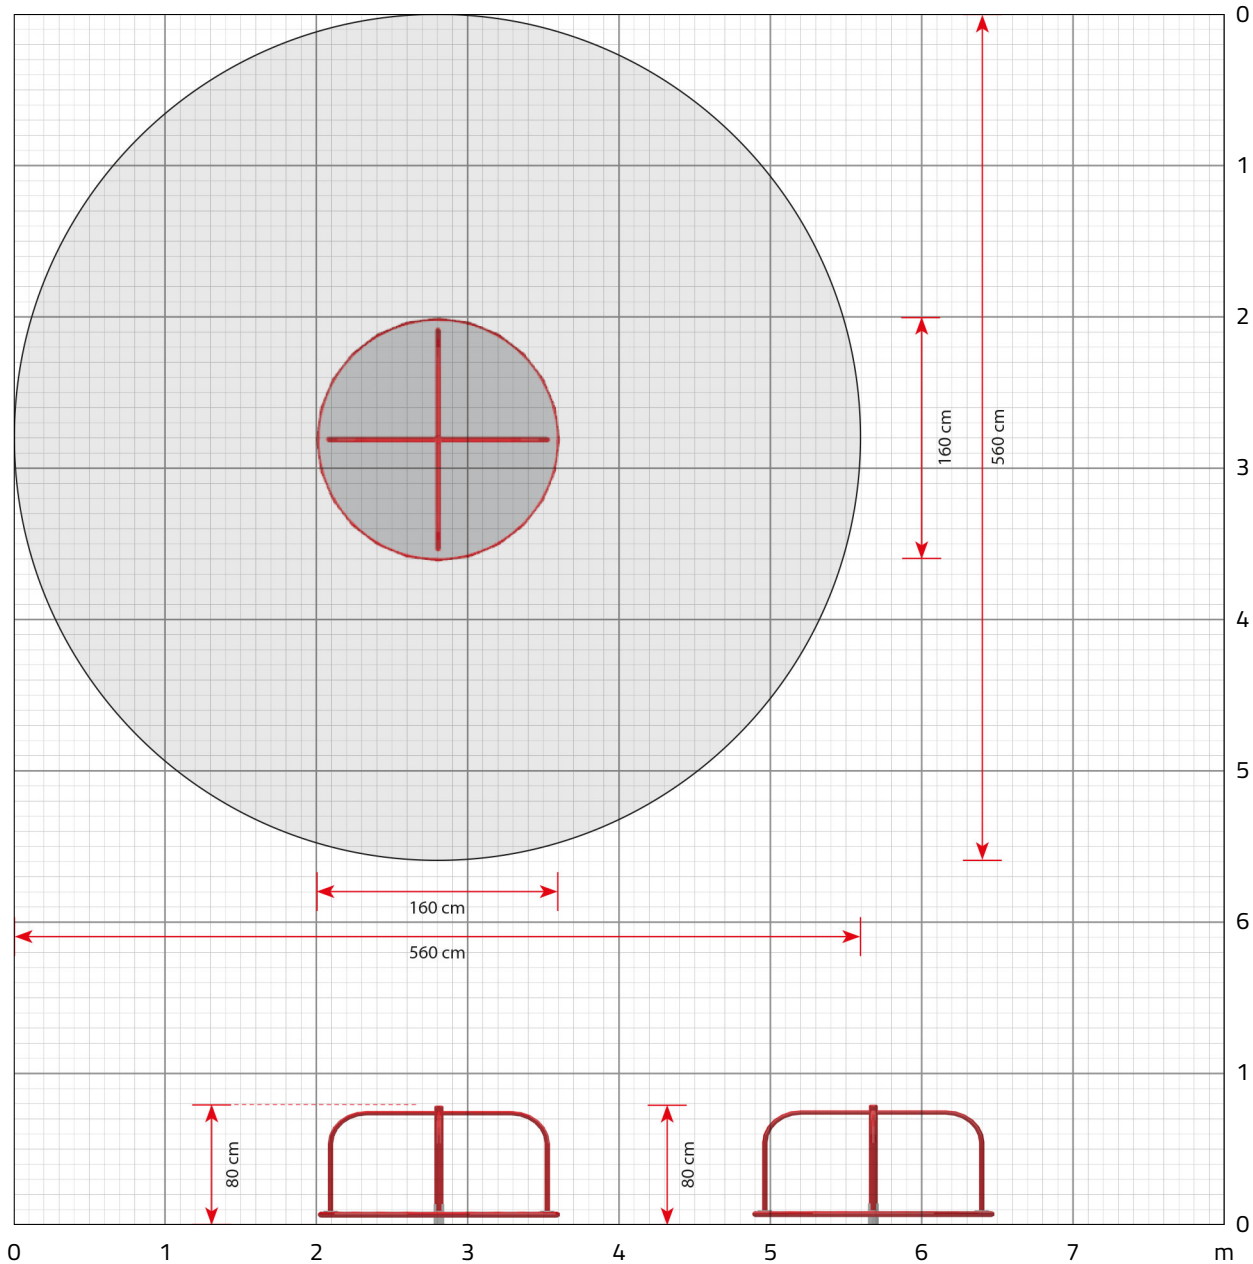

650045 Hurricane

Scale 1:50
(when printed at 100%)

Made in Denmark
[Read more](#)

Developed with children
[Read more](#)

Low-maintenance
[Read more](#)

Fully certified
[Read more](#)

Phone: +45 7482 6565
info@ledonplay.com, www.ledonplay.com

Production / administration:
Vestergade 25, DK-6510 Gram

Sales / marketing / product development:
Nordkajen 21, DK-6000 Kolding