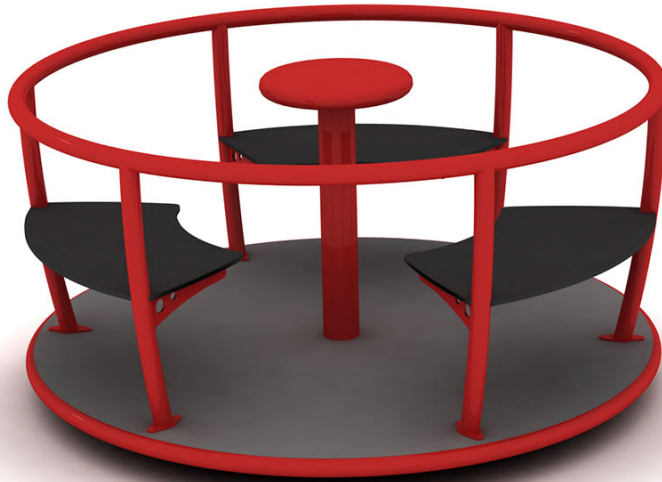

650025 Tornado

Printed: 2026-06-25
www.ledonplay.com/product/650025

-  **Made in Denmark**
-  **Developed with children**
-  **Low-maintenance**
-  **Sustainable materials**
-  **Fully certified**

Enjoy a spin with your friends

Our range of carousels gives children every opportunity to have a spin together. They can do so standing up or sitting down depending on which model you want for your playground.

High speed and lots of movement is good for children's vestibular sense, which plays a crucial role in their development. A strong vestibular sense helps to improve children's motor skills, language and concentration. Carousels also promote cooperative play. If several children want to have a ride together, they all need to agree on the speed and direction of the carousel and when to stop. This is a good exercise for training children's social skills.

Tornado is available in two different colours and sizes and with either 3 or 4 seats.

Specifications

Article number
650025: In-ground mounting

Recommended ages
From 3 years

Product dimensions (LxWxH)
165 x 165 x 70 cm

Area requirement incl. safety distances (LxW)
565 x 565 cm

Max. fall height
70 cm

Approximate installation time
2 persons 3 hours

Other details

-  This product can be installed directly on grass without additional fall protection