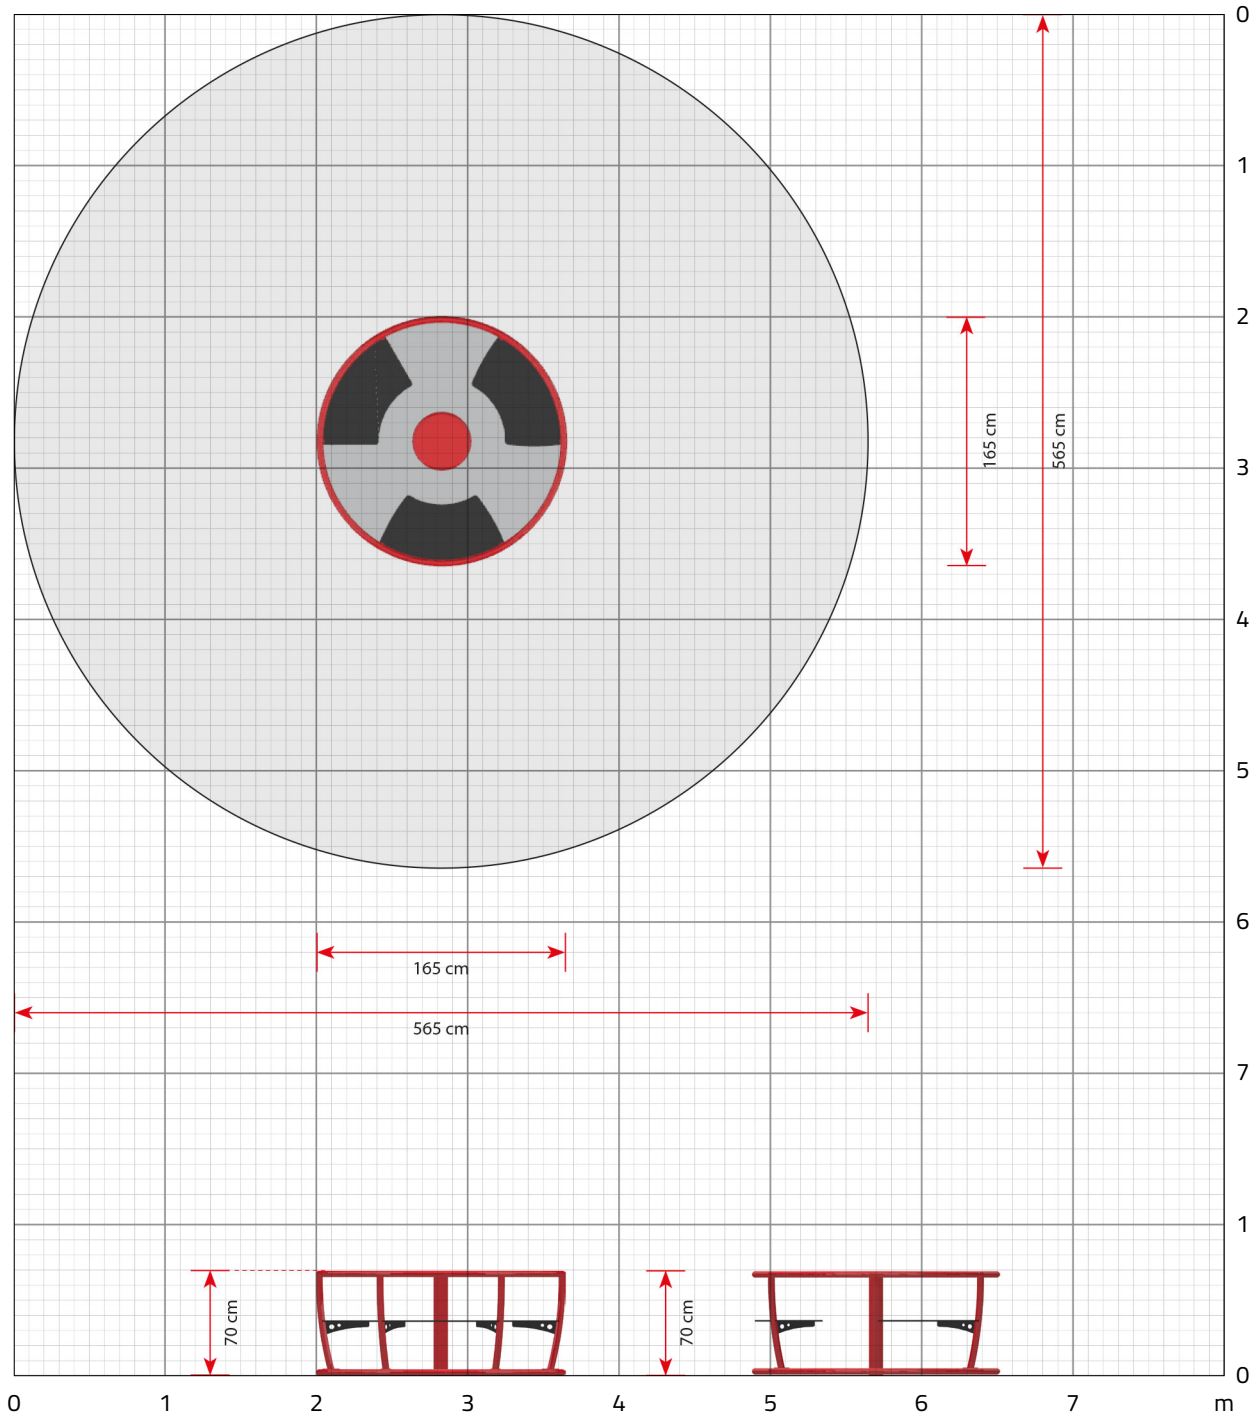

650025 Tornado

Scale 1:50
(when printed at 100%)

Made in Denmark
[Read more](#)

Developed with children
[Read more](#)

Low-maintenance
[Read more](#)

Fully certified
[Read more](#)

Phone: +45 7482 6565
info@ledonplay.com, www.ledonplay.com

Production / administration:
Vestergade 25, DK-6510 Gram

Sales / marketing / product development:
Nordkajen 21, DK-6000 Kolding