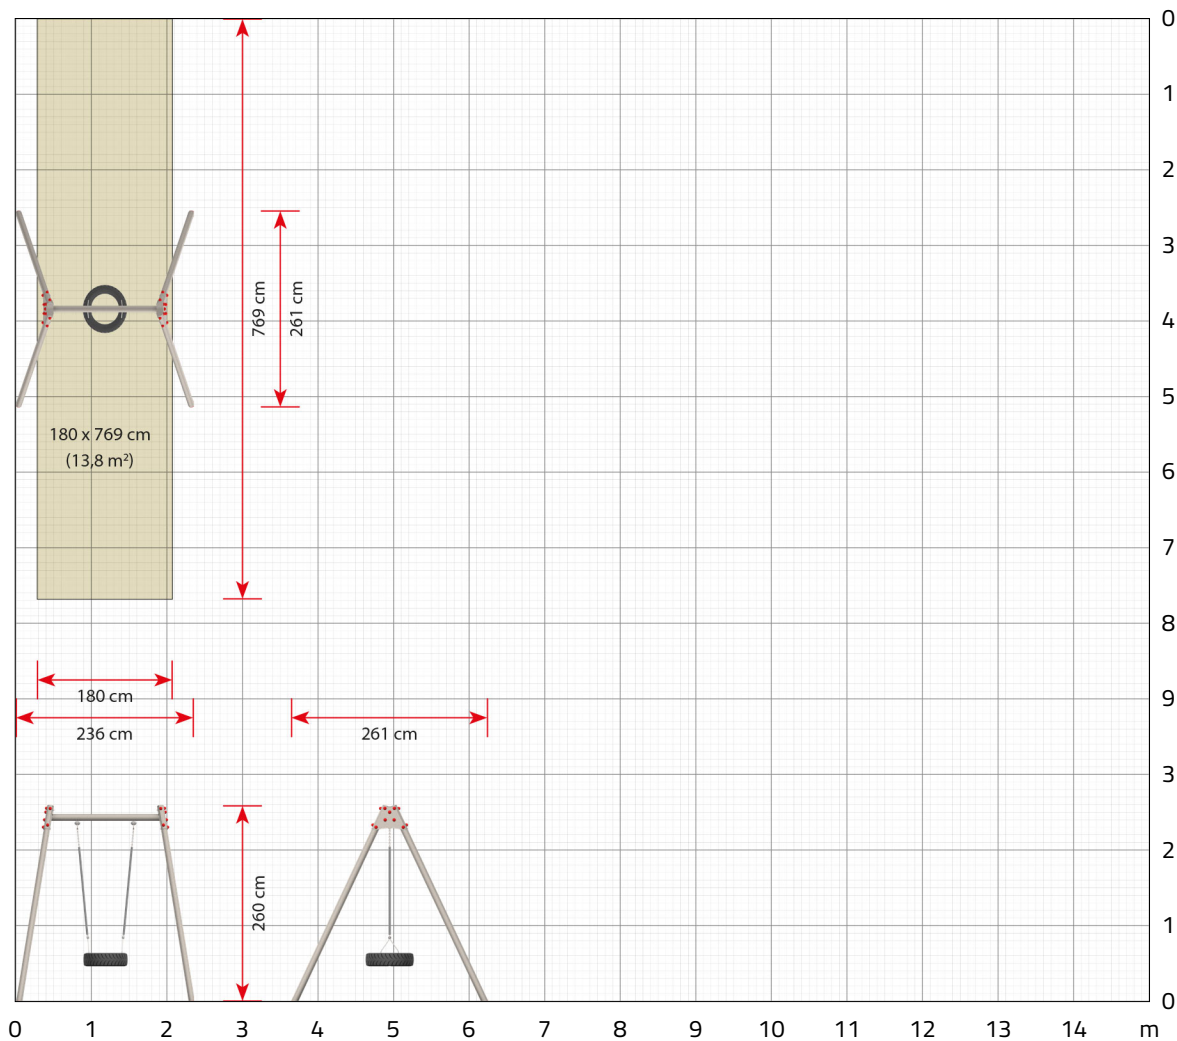

1181 Metal swing frame

Scale 1:100
(when printed at 100%)

Made in Denmark

[Read more](#)

Developed with children

[Read more](#)

Low-maintenance

[Read more](#)

Fully certified

[Read more](#)

Phone: +45 7482 6565
info@ledonplay.com, www.ledonplay.com

Production / administration:
Vestergade 25, DK-6510 Gram

Sales / marketing / product development:
Nordkajen 21, DK-6000 Kolding