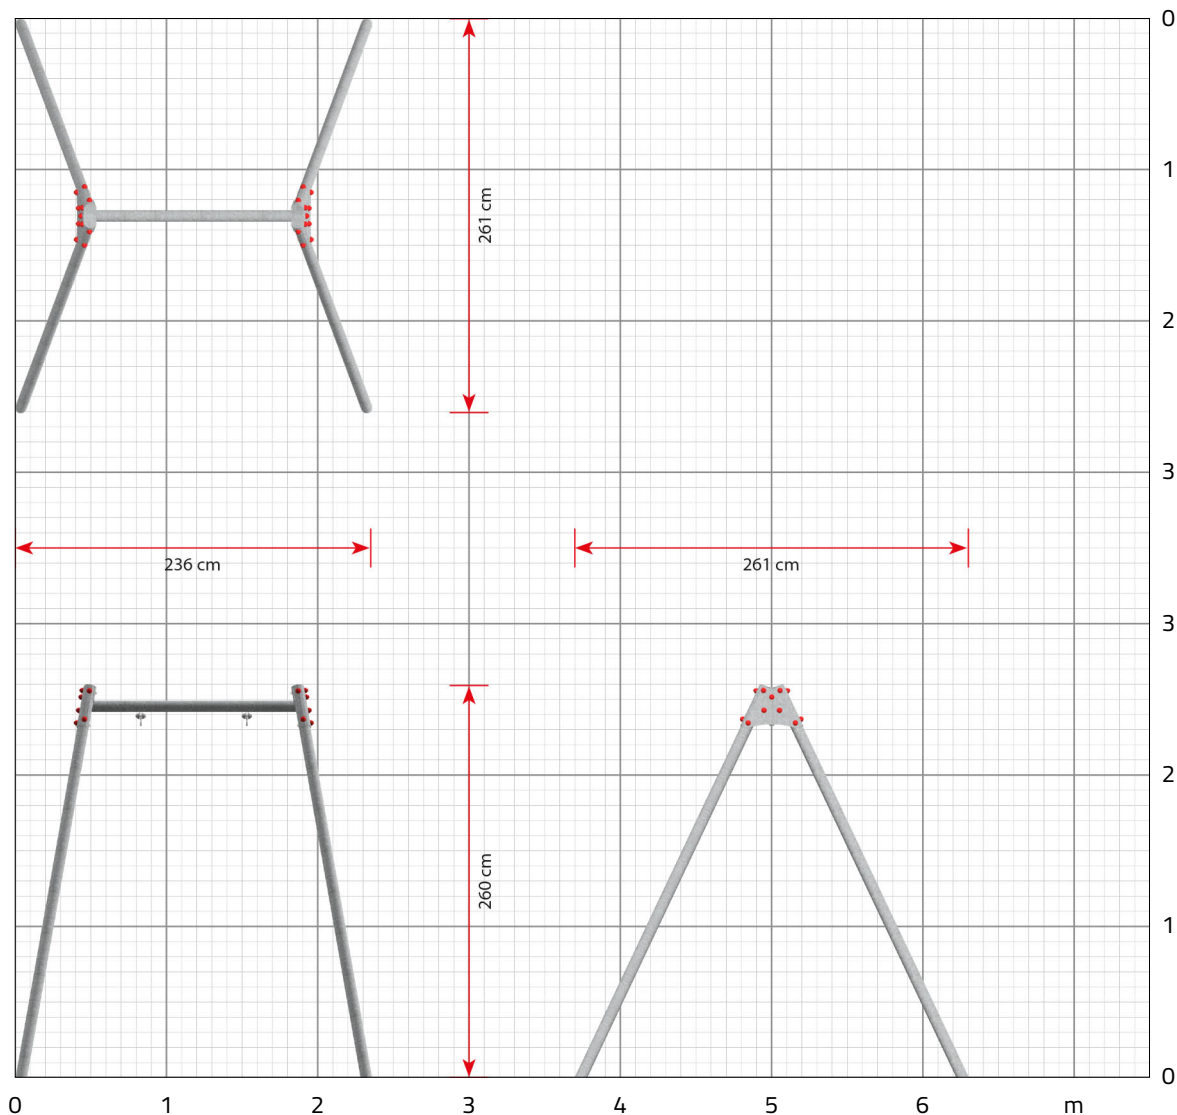

1179 Metal swing frame

Scale 1:50
(when printed at 100%)

Made in Denmark
[Read more](#)

Developed with children
[Read more](#)

Low-maintenance
[Read more](#)

Fully certified
[Read more](#)

Phone: +45 7482 6565
info@ledonplay.com, www.ledonplay.com

Production / administration:
Vestergade 25, DK-6510 Gram

Sales / marketing / product development:
Nordkajen 21, DK-6000 Kolding