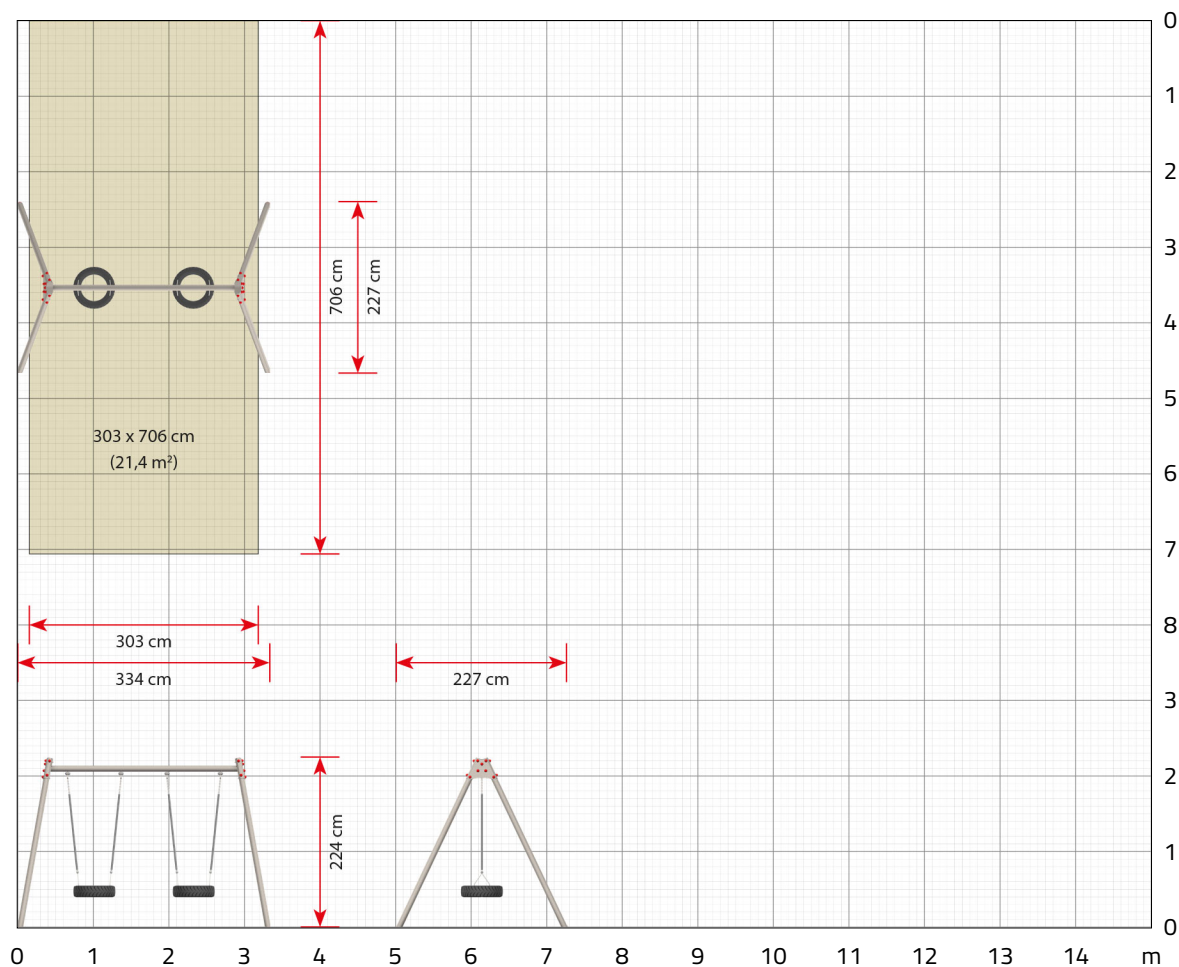

1172 Metal swing frame

Scale 1:100
(when printed at 100%)

Made in Denmark

[Read more](#)

Developed with children

[Read more](#)

Low-maintenance

[Read more](#)

Fully certified

[Read more](#)

Phone: +45 7482 6565
info@ledonplay.com, www.ledonplay.com

Production / administration:
Vestergade 25, DK-6510 Gram

Sales / marketing / product development:
Nordkajen 21, DK-6000 Kolding