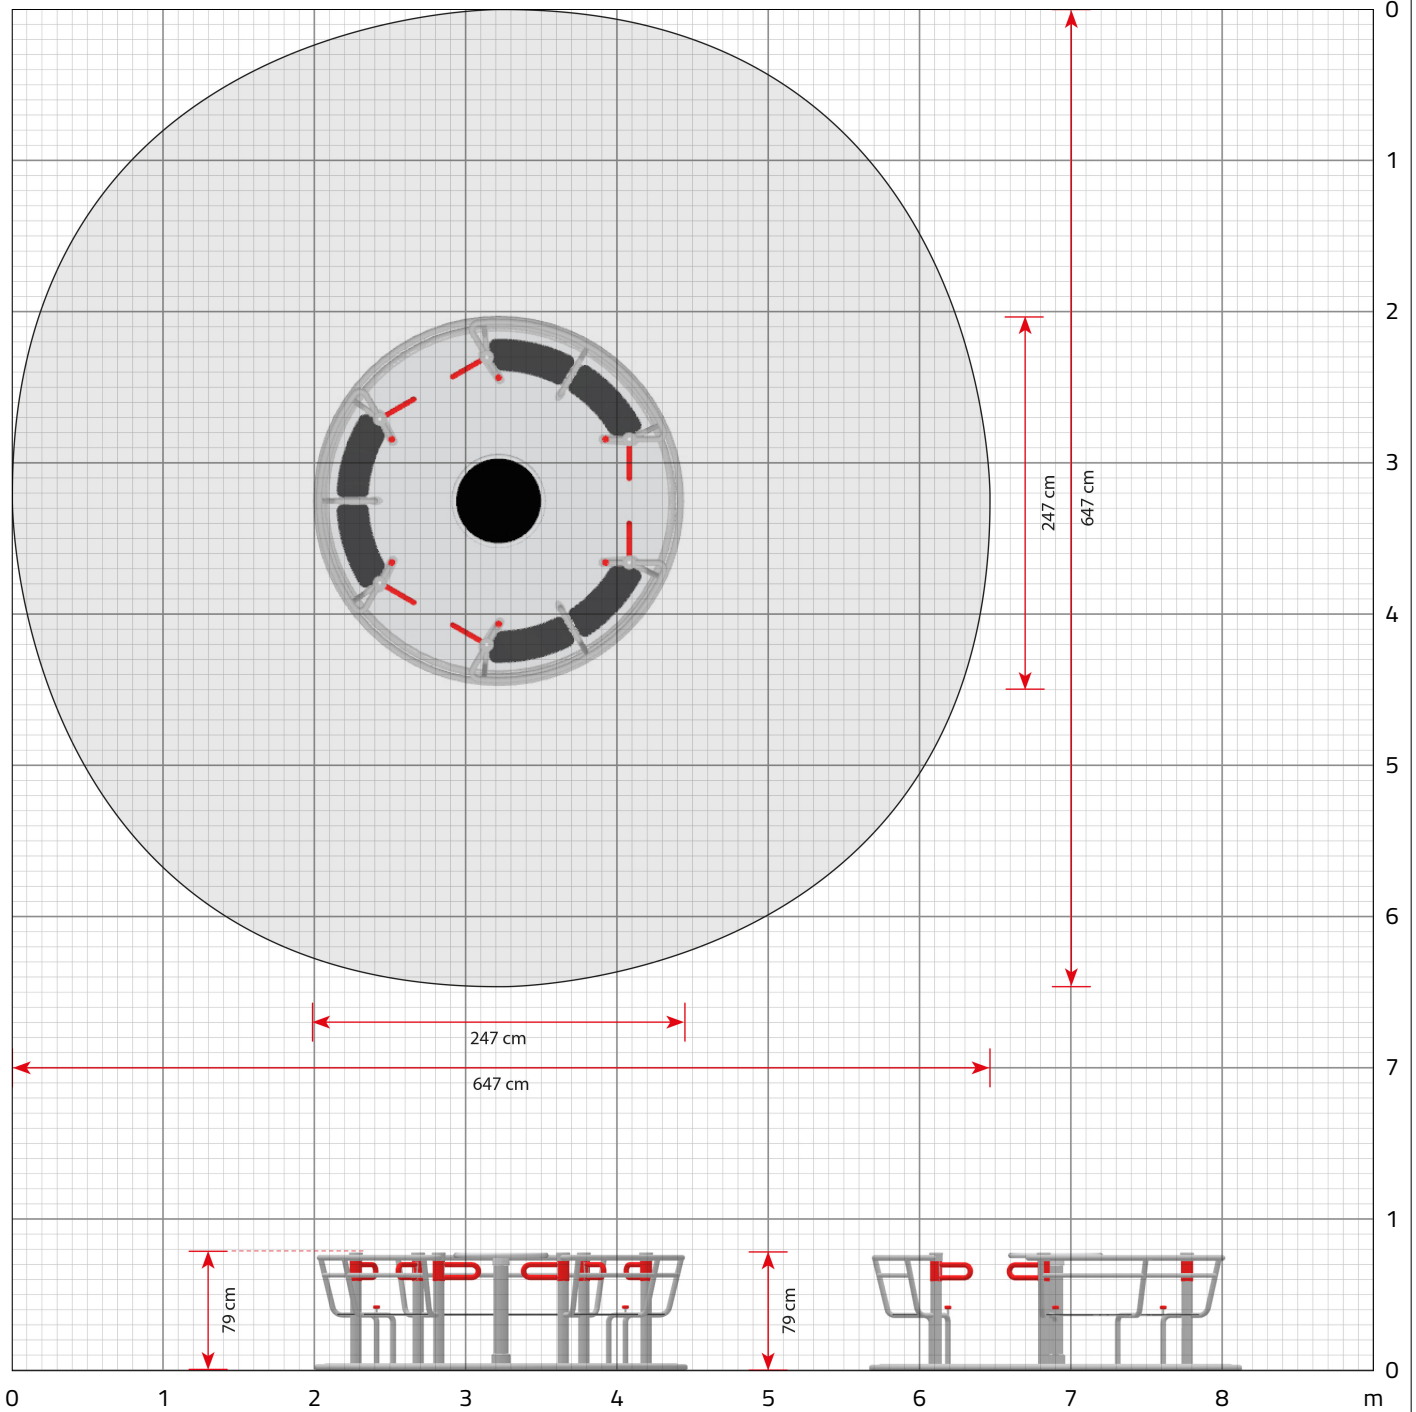

650143 Yugo

Scale 1:50
(when printed at 100%)

Made in Denmark
[Read more](#)

Developed with children
[Read more](#)

Low-maintenance
[Read more](#)

Fully certified
[Read more](#)

Phone: +45 7482 6565
info@ledonplay.com, www.ledonplay.com

Production / administration:
Vestergade 25, DK-6510 Gram

Sales / marketing / product development:
Nordkajen 21, DK-6000 Kolding