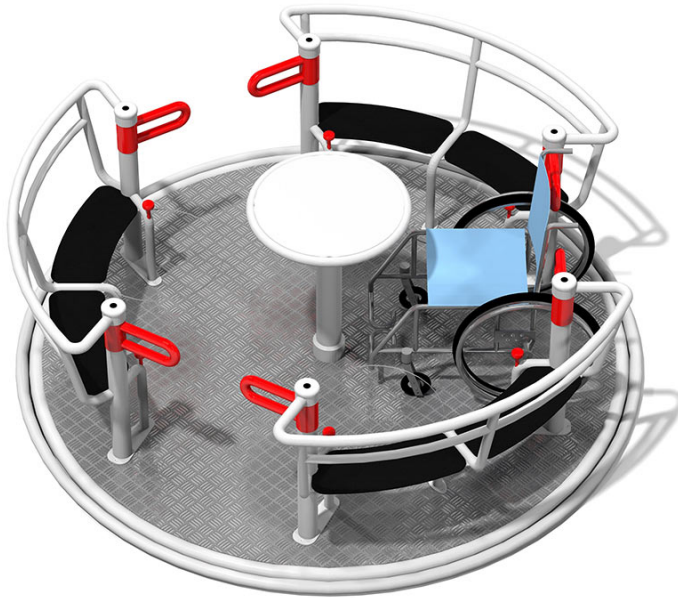

650143 Yugo

Printed: 2026-06-25
www.ledonplay.com/product/650143

-  **Made in Denmark**
-  **Developed with children**
-  **Low-maintenance**
-  **Sustainable materials**
-  **Fully certified**

Enjoy a spin with your friends

Yugo is an inclusive carousel which is specially designed to also take wheelchair users. The carousel has six seats and space for three wheelchairs – so a whole group of children can have a ride together. Yugo is perfect for playgrounds that focus on being more inclusive.

High speed and lots of movement is good for children's vestibular sense, which plays a crucial role in their development. A strong vestibular sense helps to improve children's motor skills, language and concentration. Carousels also promote cooperative play. If several children want to have a ride together, they all need to agree on the speed and direction of the carousel and when to stop. This is a good exercise for training children's social skills.

Yugo has a smart locking system that prevents the carousel from turning until all the small gates are closed. When the ride is over, the gates can be opened by pulling a handle. This guarantees a safe carousel experience for all.