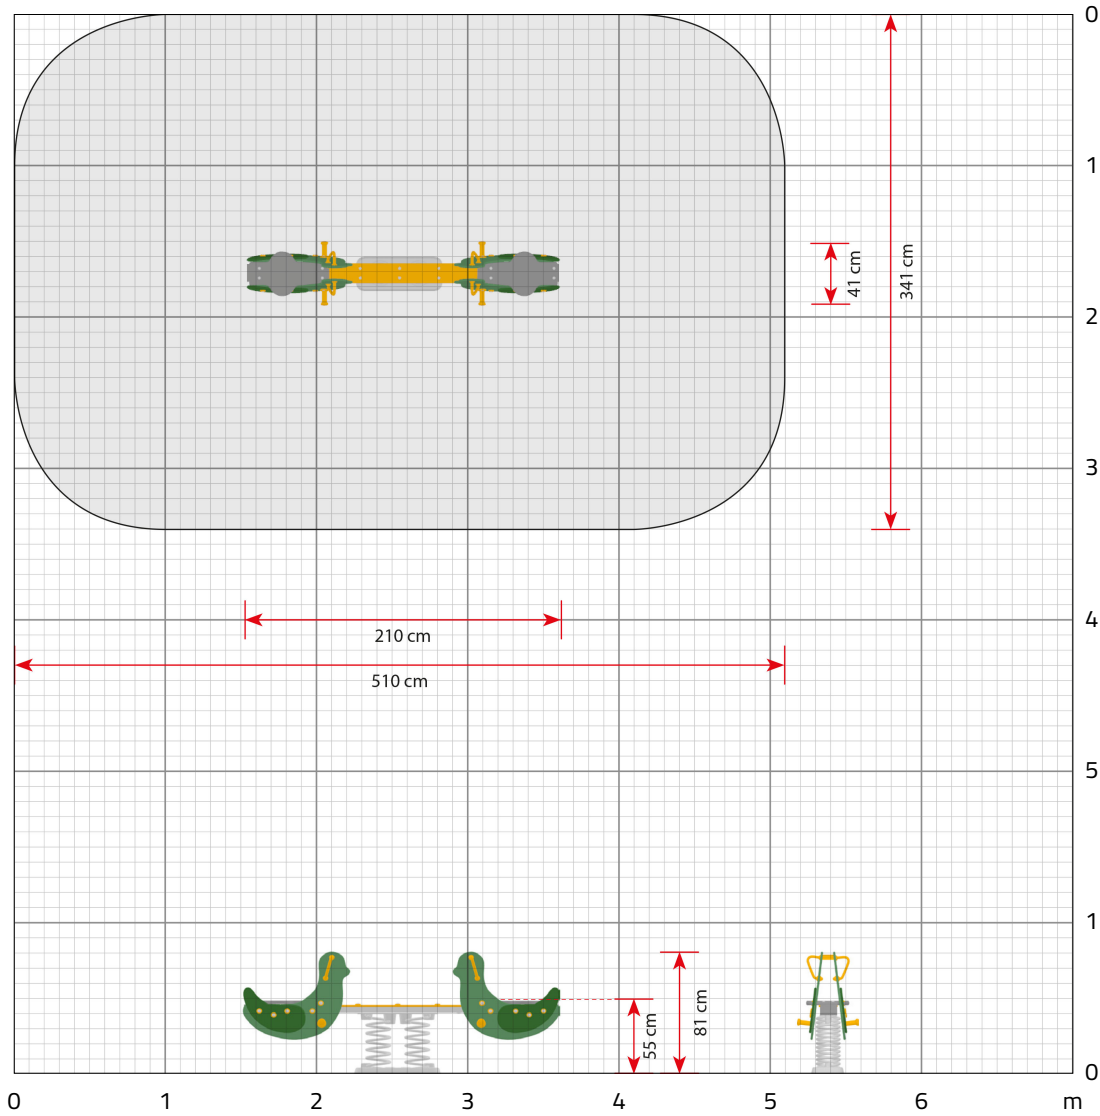

642045 Bird

Scale 1:50
(when printed at 100%)

Made in Denmark
[Read more](#)

Developed with children
[Read more](#)

Low-maintenance
[Read more](#)

Fully certified
[Read more](#)

Phone: +45 7482 6565
info@ledonplay.com, www.ledonplay.com

Production / administration:
Vestergade 25, DK-6510 Gram

Sales / marketing / product development:
Nordkajen 21, DK-6000 Kolding