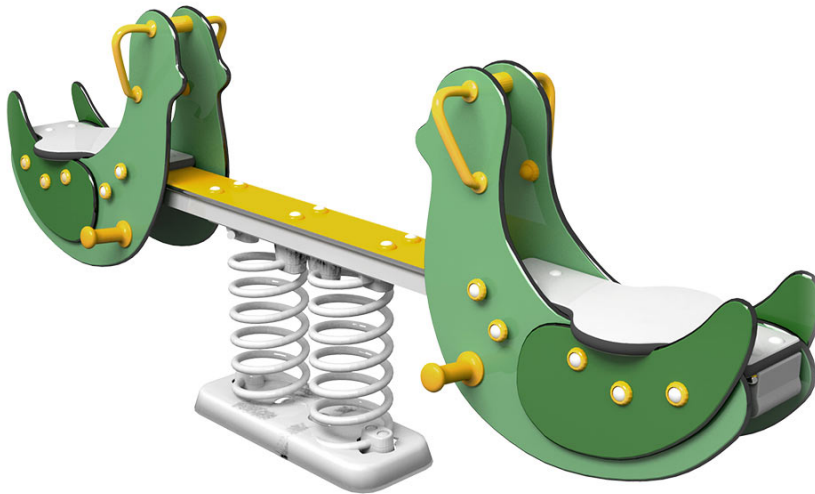

642045 Bird

Printed: 2026-06-24
www.ledonplay.com/product/642045

- Made in Denmark**
- Developed with children**
- Low-maintenance**
- Sustainable materials**
- Fully certified**

Several children can play together on the seesaws on the savannah

The savannah in the Explore universe has several different seesaws. When children rock back and forth, they are experimenting with gravity and balance while subconsciously training their large muscle groups. It's not easy to rock alone, so having a go on a seesaw also requires using your collaborative skills. In this way, playing on the seesaw with friends is a fun and constructive activity where social and linguistic skills are put to the test. There are seesaws for two, four and more children, so daredevils will definitely enjoy themselves, whichever seesaw you choose.

Seesaws are fun and healthy

It's fun to rock, but it's also important. Keeping a seesaw rocking exercises the whole body. It is physically healthy and is good for proprioception. Rocking back and forth also stimulates the vestibular sense, which strengthens balance and learning skills. All LEDON Explore seesaws are maintenance-free and are designed with non-slip seats. The ergonomic nylon handles minimise the risk of eye and dental injuries, while also ensuring that small fingers do not stick to the surfaces in freezing weather.

Specifications

Article number

642045G: In-ground mounting
642045C: Surface mounting

Recommended ages

From 3 years

Product dimensions (LxWxH)

210 x 41 x 81 cm

Area requirement incl. safety distances (LxW)